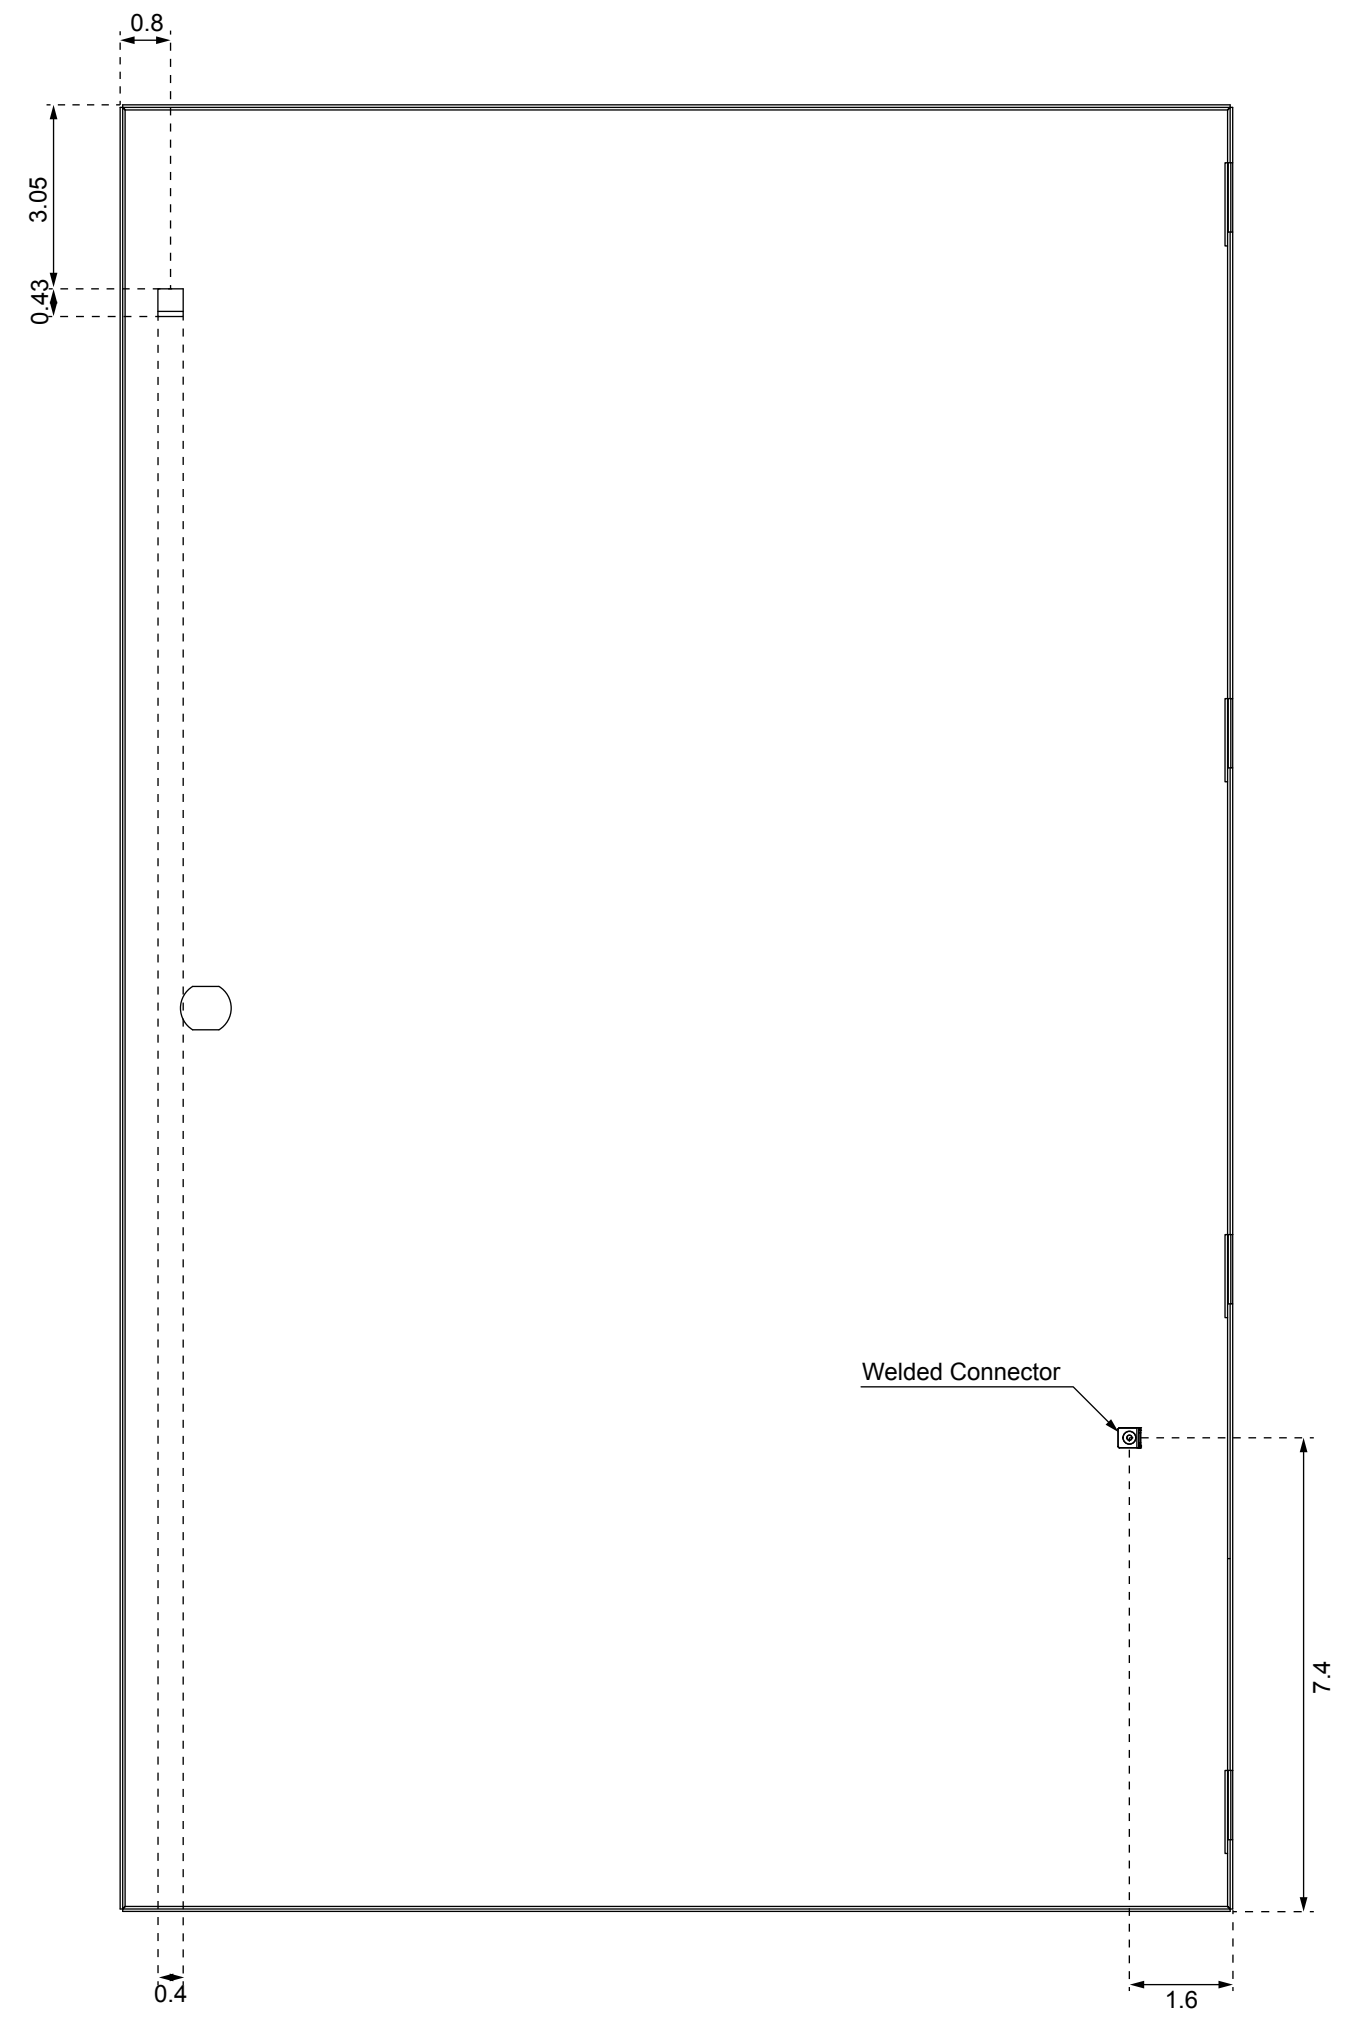

Scale: 1:2 Color: Black

Material: sheet steel #1,0

ICT DIN Rail Enclosure 2 x 4

| | | |
|---|--------------|----------------------------|
| Scale: 1:2 | Color: Black | Material: sheet steel #1,0 |
|  | | |
| ICT DIN Rail Enclosure 2 x 4 | | |