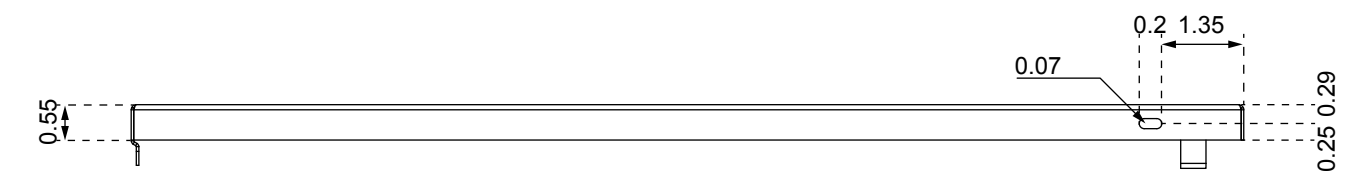

Scale: 1:2 Color: Black

Material: sheet steel #1,0

ICT DIN Rail Enclosure 2 x 4

| | | |
|---|--------------|----------------------------|
| Scale: 1:2 | Color: Black | Material: sheet steel #1,0 |
|  | | |
| ICT DIN Rail Enclosure 2 x 4 | | |