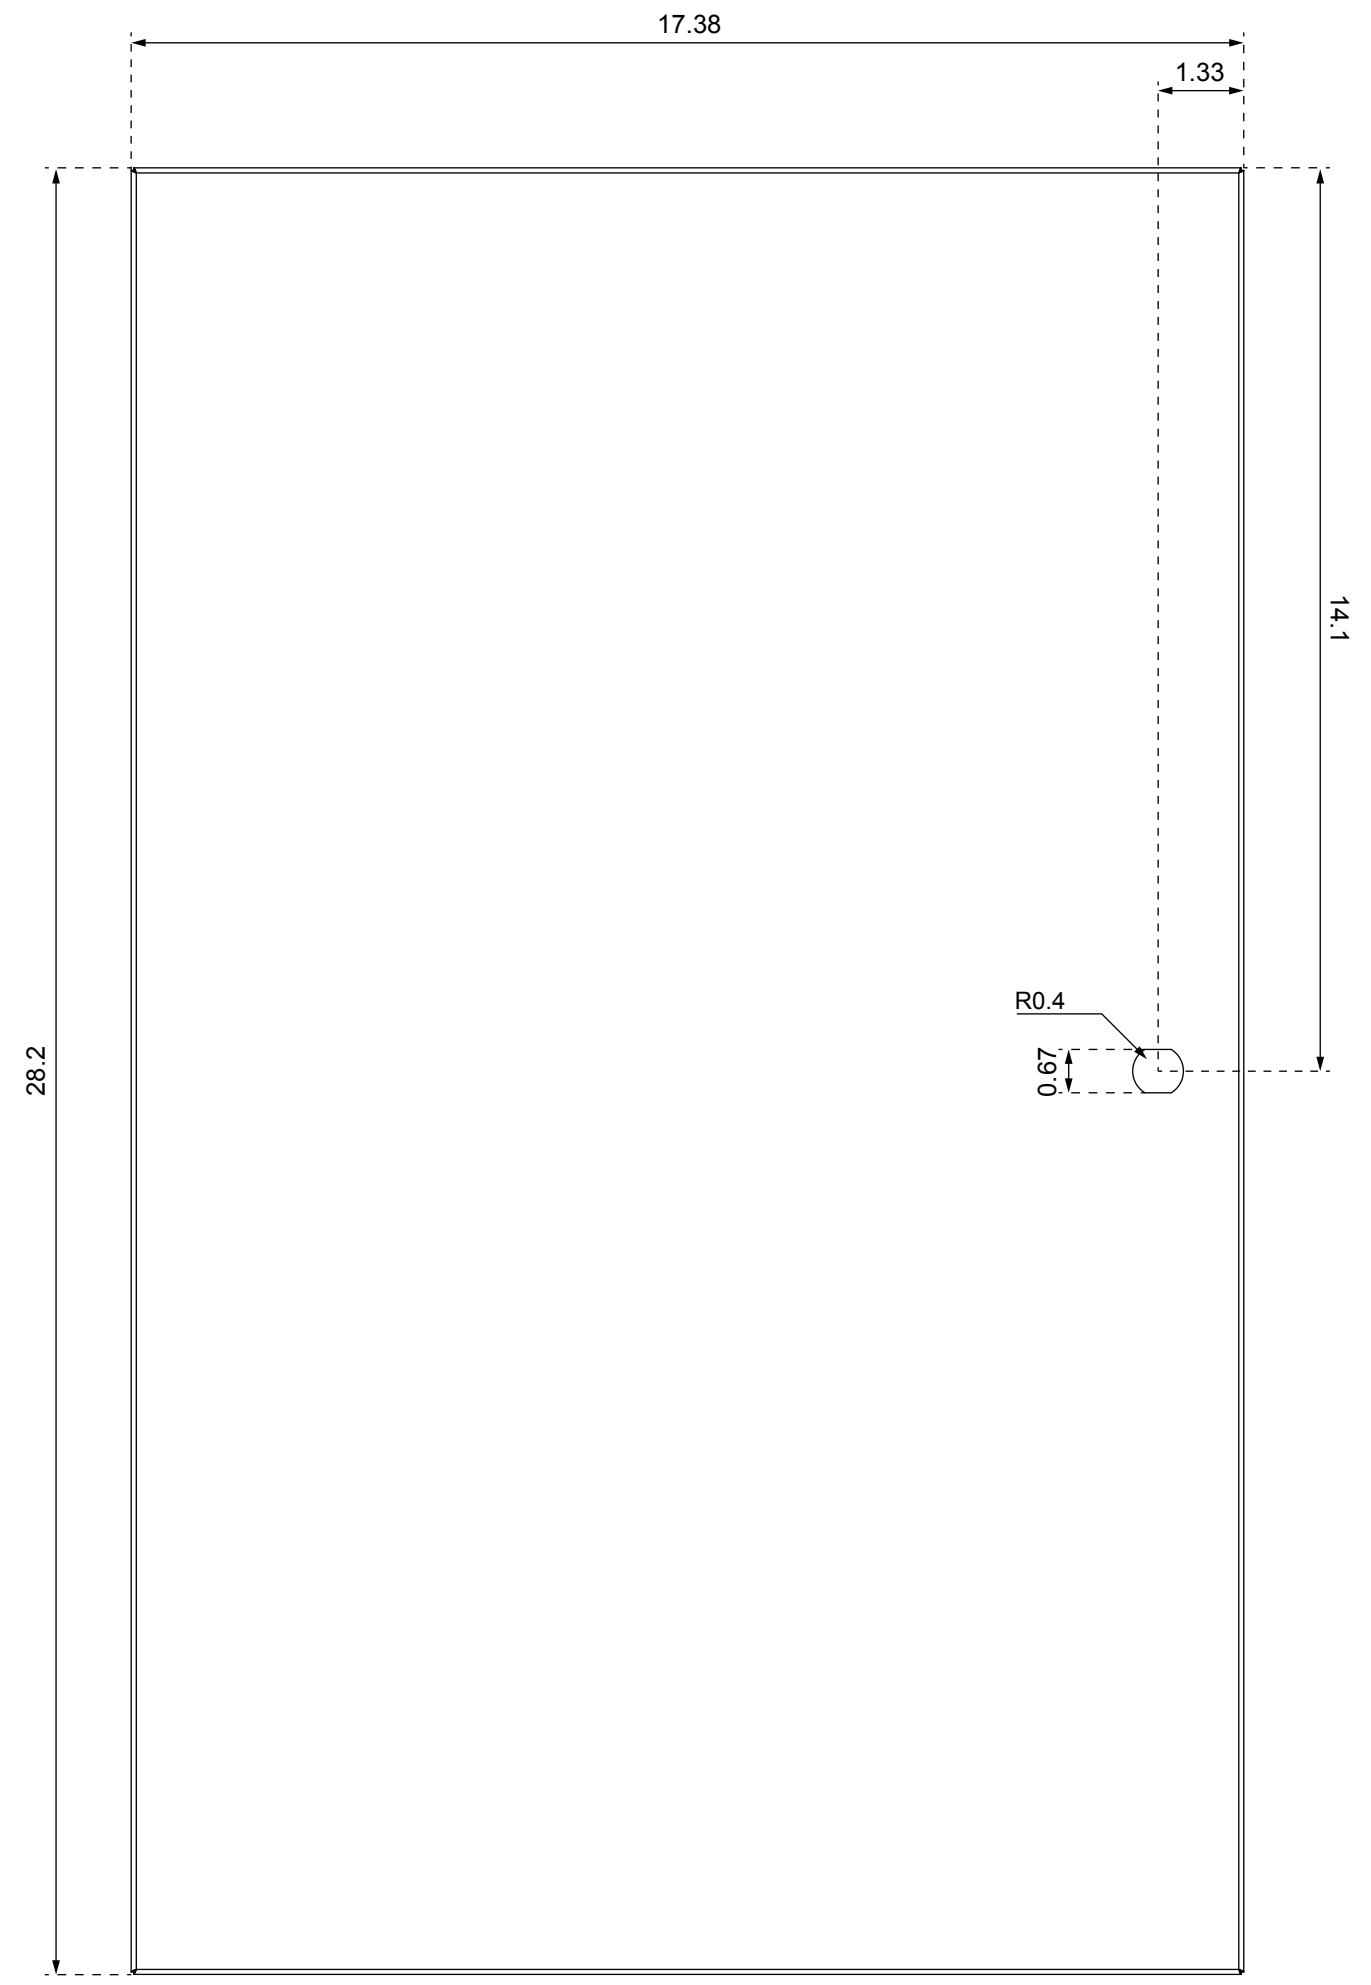

Scale: 1:2 Color: Black

Material: sheet steel #1,0

ICT DIN Rail Enclosure 2 x 4

| | | |
|---|--------------|----------------------------|
| Scale: 1:2 | Color: Black | Material: sheet steel #1,0 |
|  | | |
| ICT DIN Rail Enclosure 2 x 4 | | |