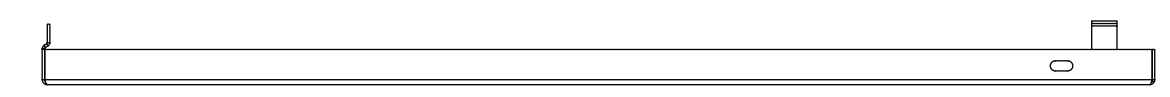

Scale: 1:2 Color: Black

Material: sheet steel #1,0

ICT DIN Rail Enclosure 2 x 4

| | | |
|---|--------------|----------------------------|
| Scale: 1:2 | Color: Black | Material: sheet steel #1,0 |
|  | | |
| ICT DIN Rail Enclosure 2 x 4 | | |