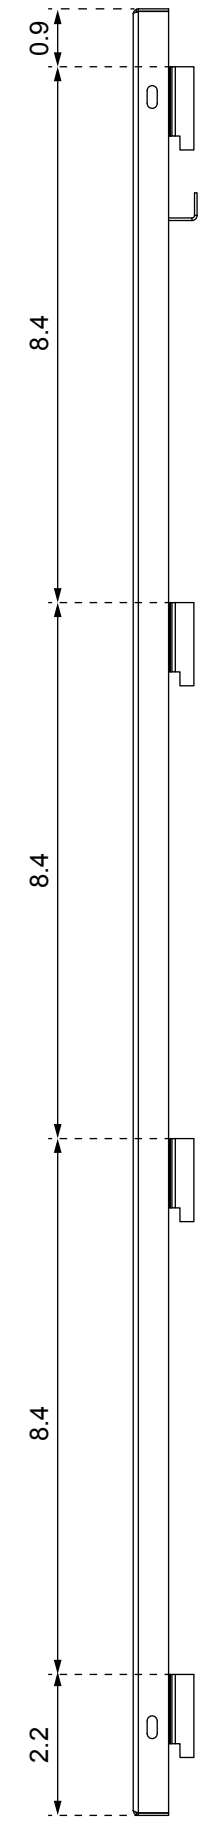

Scale: 1:2 Color: Black

Material: sheet steel #1,0

ICT DIN Rail Enclosure 2 x 4

| | | |
|---|--------------|----------------------------|
| Scale: 1:2 | Color: Black | Material: sheet steel #1,0 |
|  | | |
| ICT DIN Rail Enclosure 2 x 4 | | |