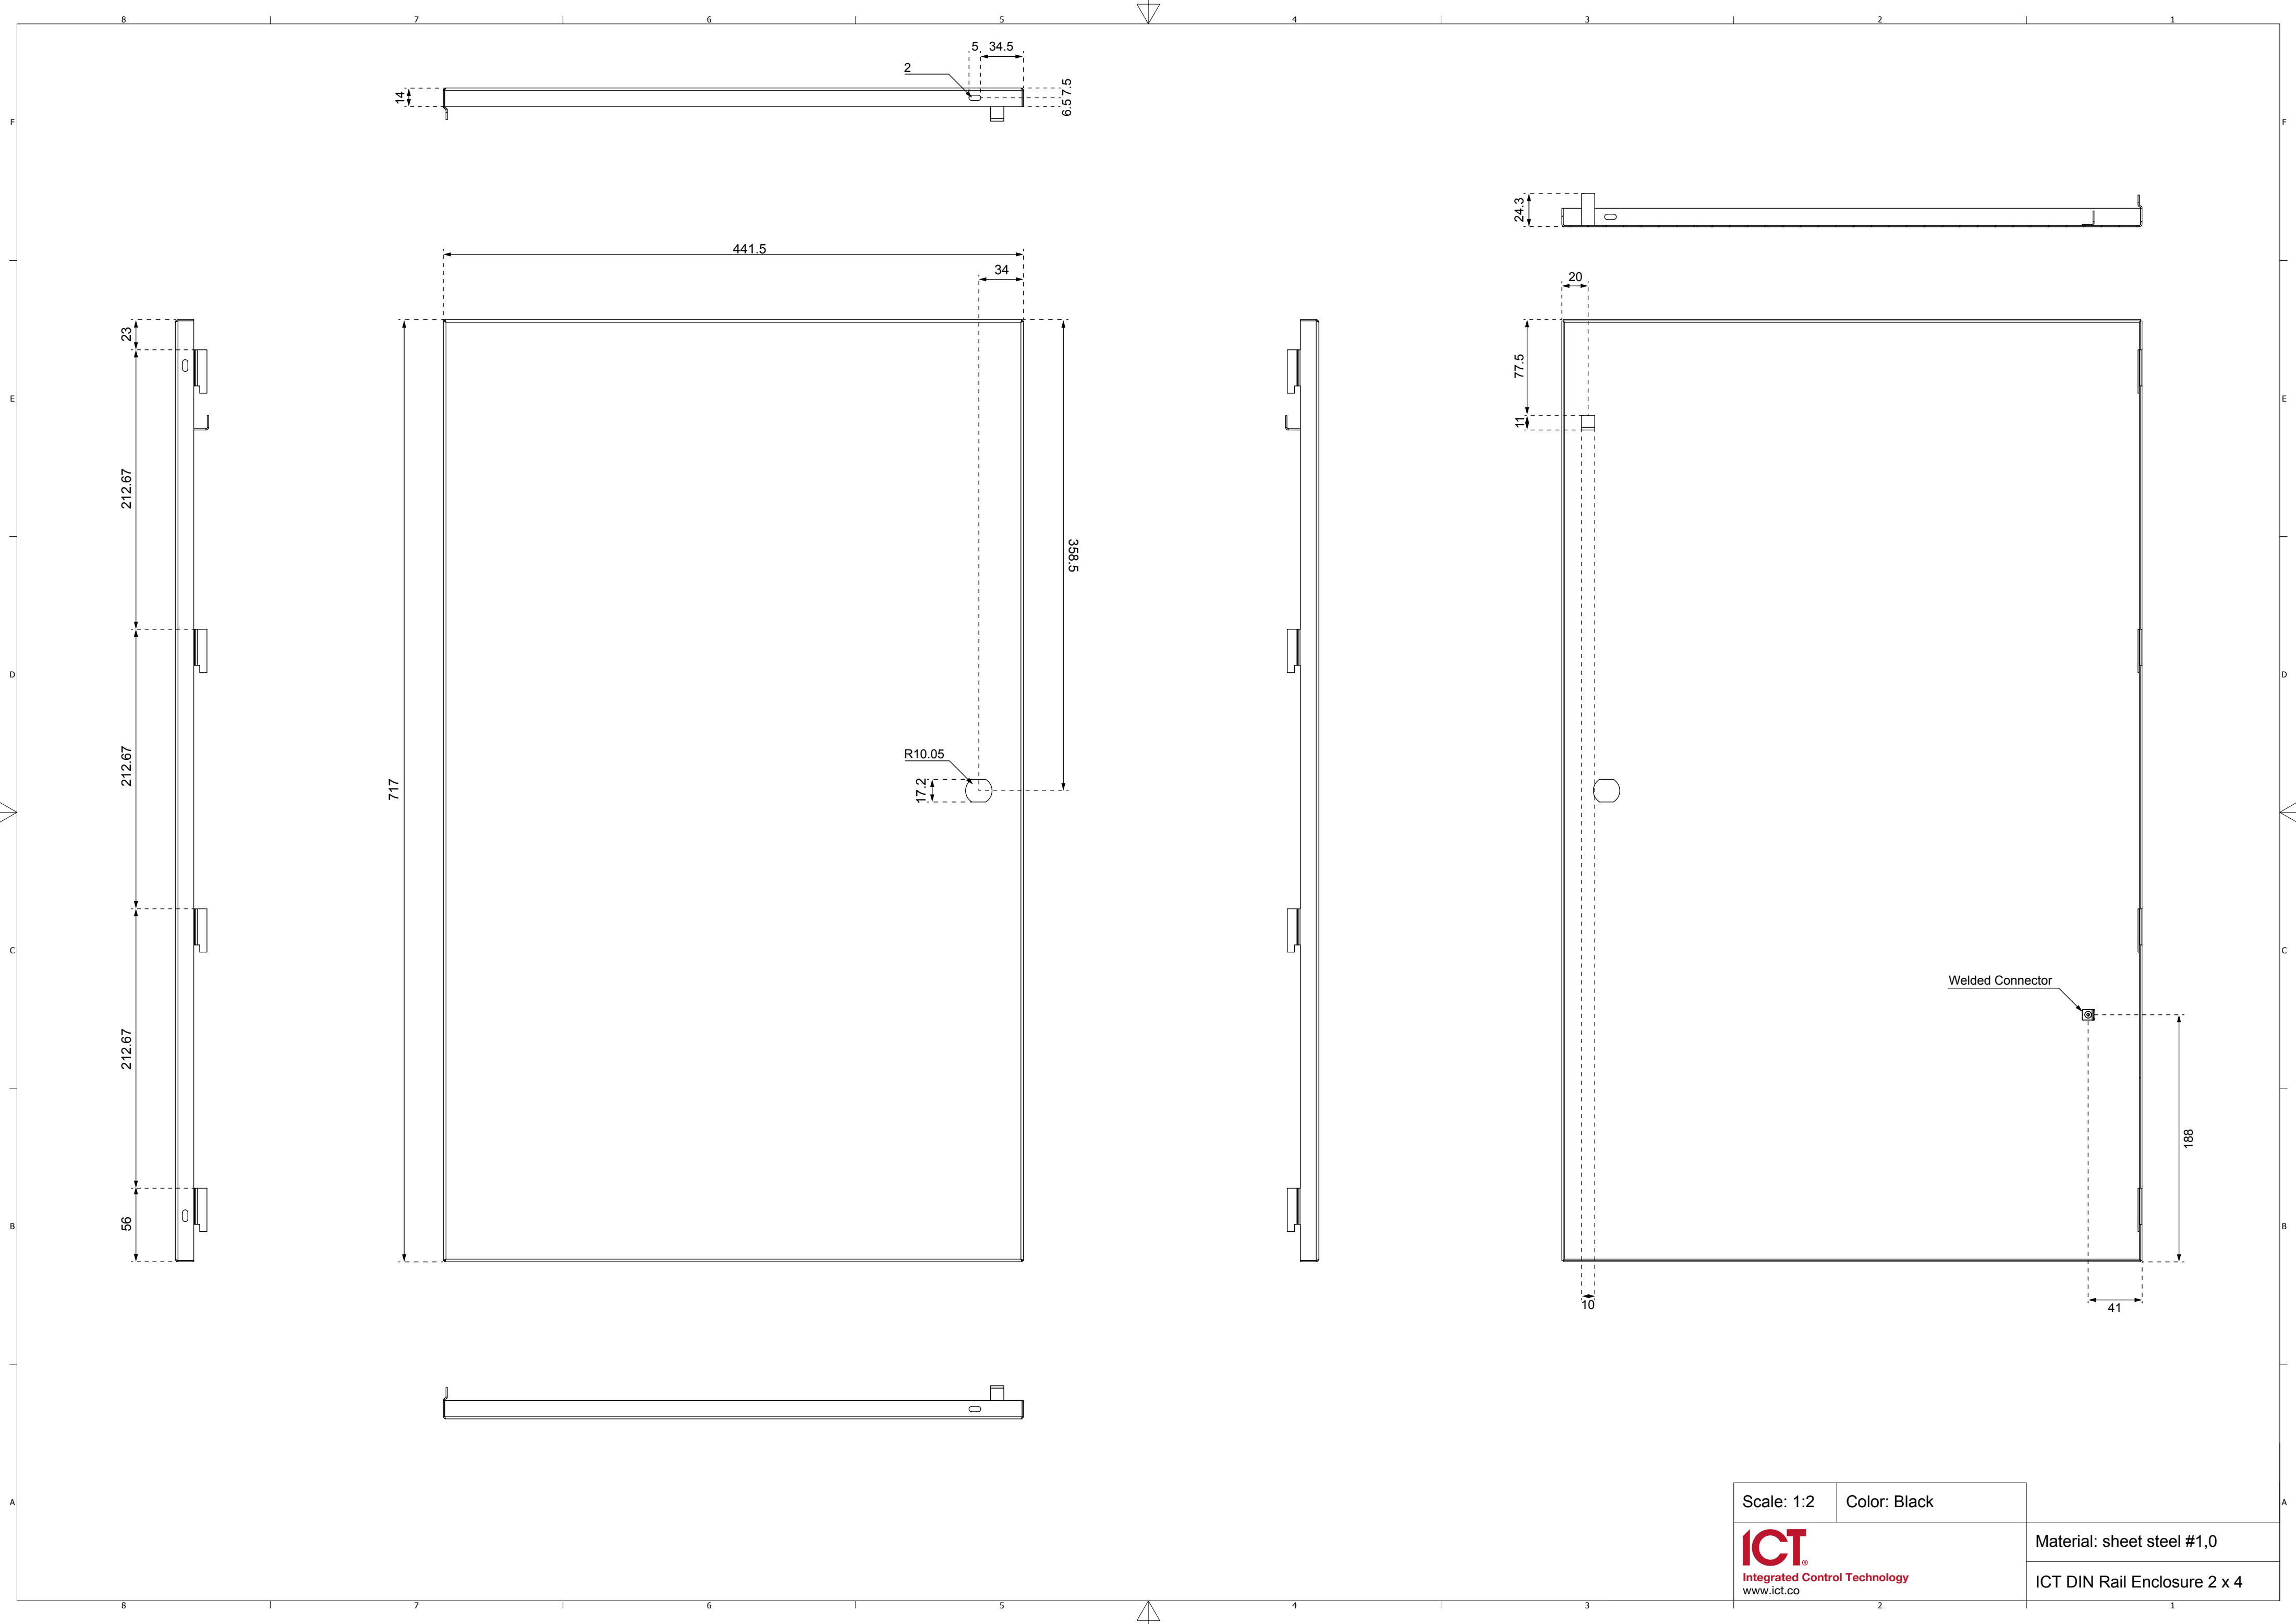

Scale: 1:2	Color: Black	Material: sheet steel #1,0
 ICT. Integrated Control Technology www.ict.co		

Scale: 1:2	Color: Black	Material: sheet steel #1,0
 ICT Integrated Control Technology www.ict.co		